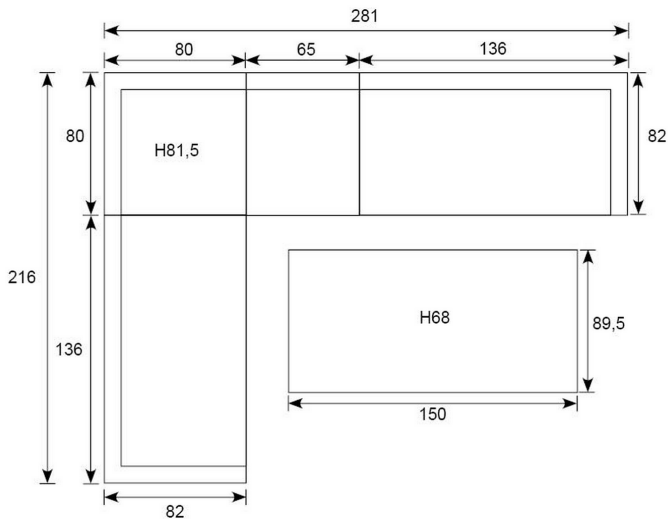

Elati L/D cornerset

Armrest: W6cm; Seat cushion: 10cm; Seat: H41cm