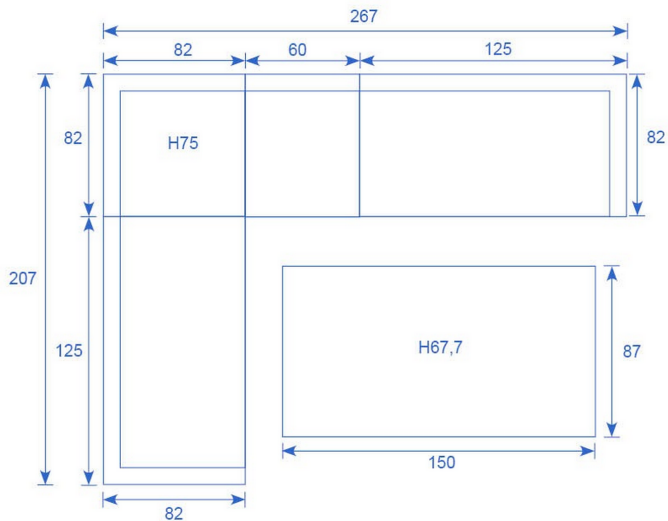

Decala lounge dining set

Armrest: W5cm; Seat cushion: 12cm; Seat: H40,5cm