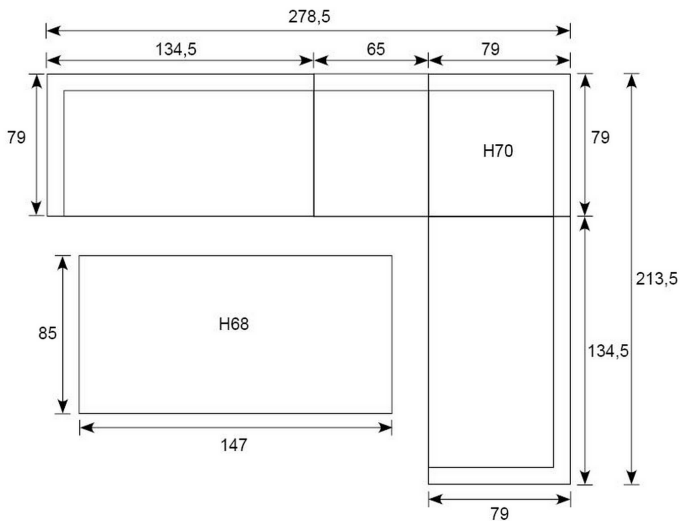

Monti L/D corner set

Armrest: W5cm; Seat cushion: 10cm; Seat: H42cm