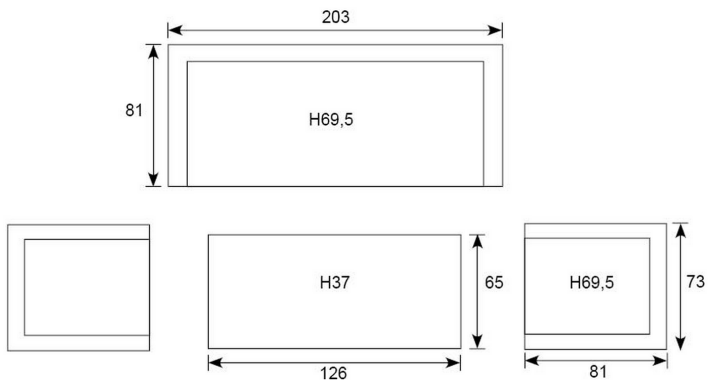

Monti lounge set

Armrest: W5cm; Seat cushion: 10cm; Seat: H42,5cm