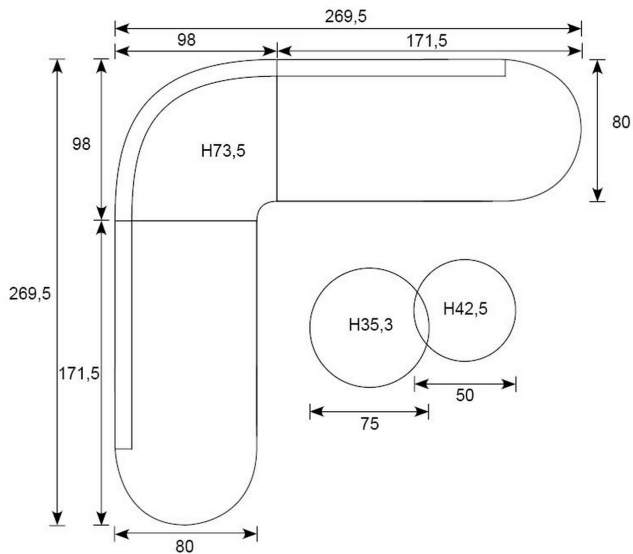

Frigole lounge cornerset

Seat cushion: 16cm; Seat: H41cm