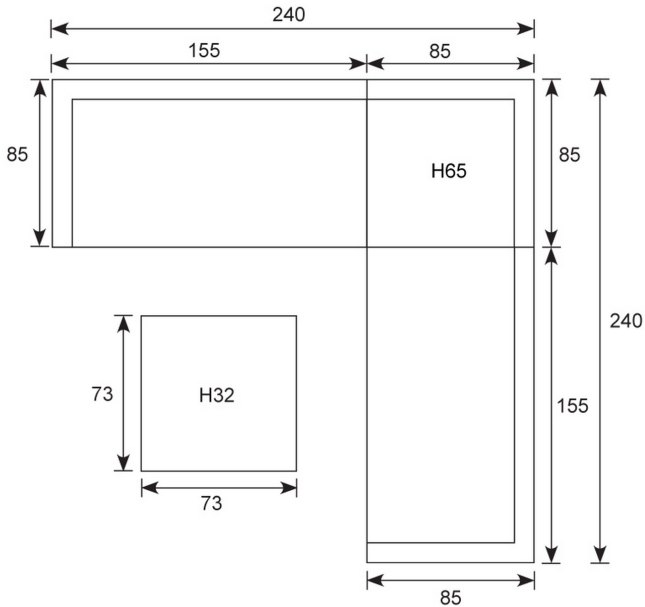

Orangebird lounge set

Armrest: W13cm; Seat cushion: 10cm; Seat: H45cm