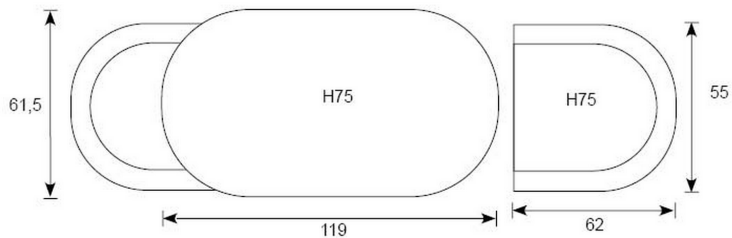

## Terni Balkon set

Armrest: H66cm; Seat: H47cm; Height underside table: H70,5cm