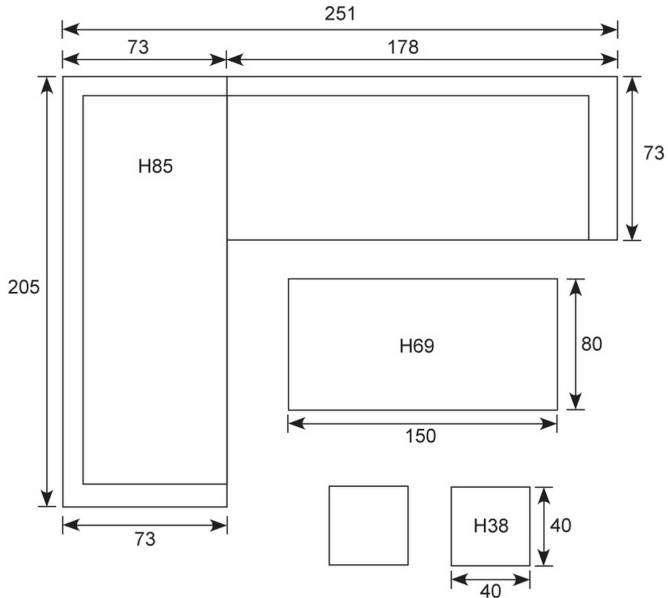

Seagull lounge dining set - L

Armrest: W9cm; Seat cushion: 10cm; Seat: H50cm