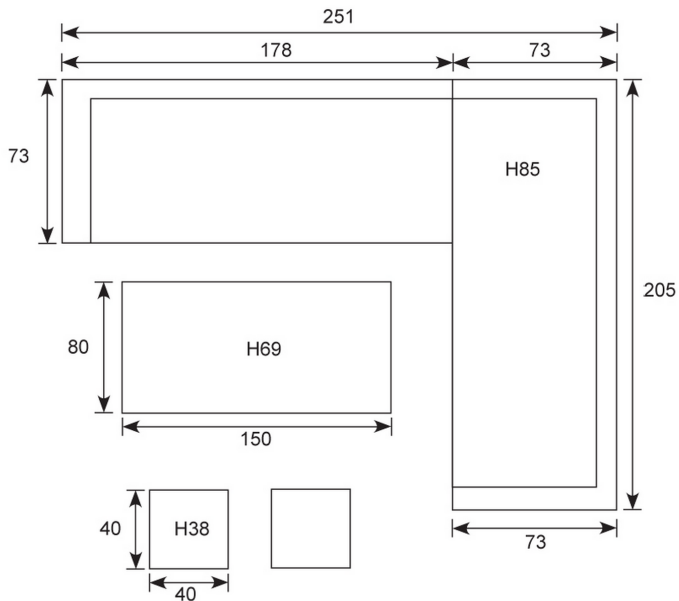

Seagull lounge dining set - R

Armrest: W9cm; Seat cushion: 10cm; Seat: H50cm