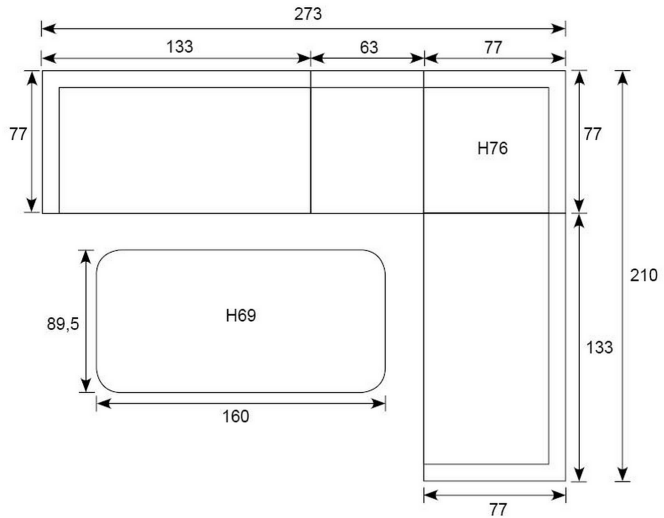

Barcelona L/D corner set

Armrest: W3cm; Seat cushion: 10cm; Seat: H44,5cm