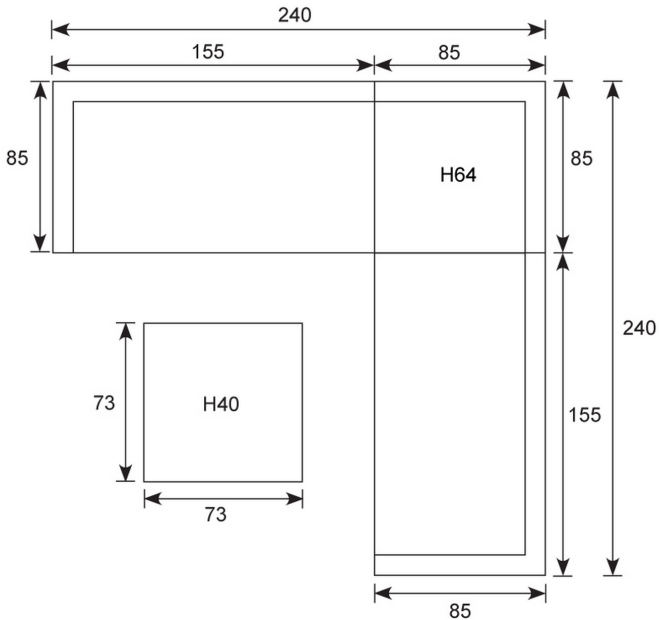

Cayman lounge set

Armrest: W12cm; Seat cushion: 10cm; Seat: H42cm