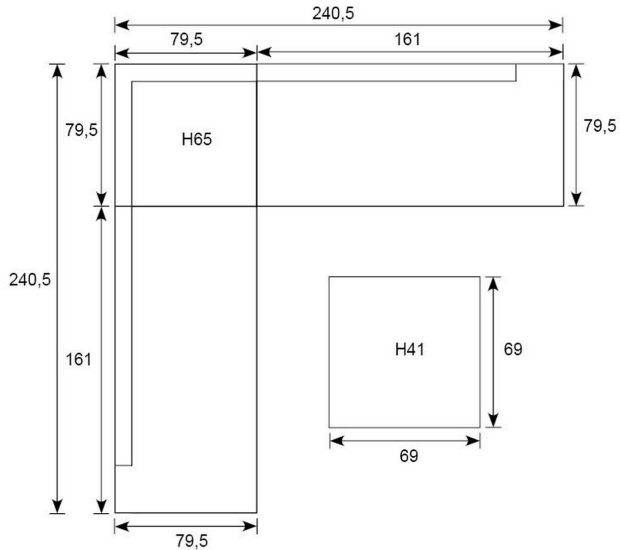

Prinos lounge cornerset

Seat cushion: 10cm; Seat: H39cm