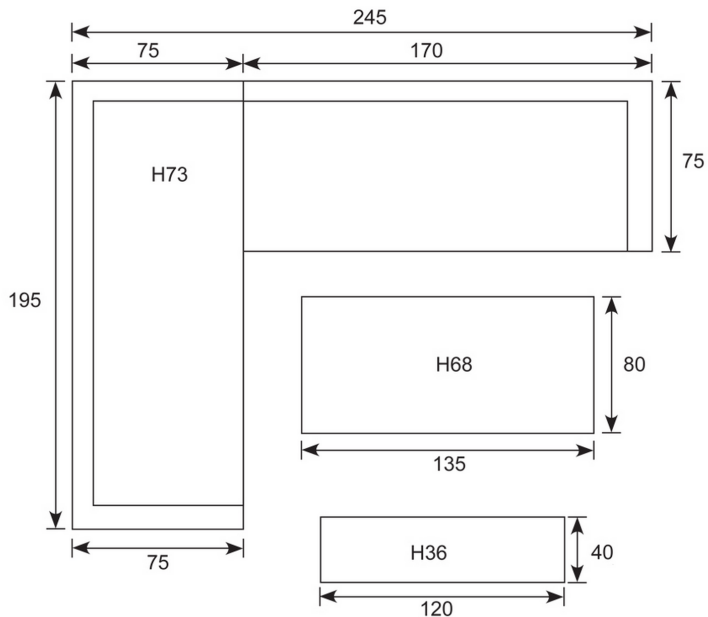

Blakes lounge dining set

Armrest: W4cm; Seat cushion: 10cm; Seat: H48cm