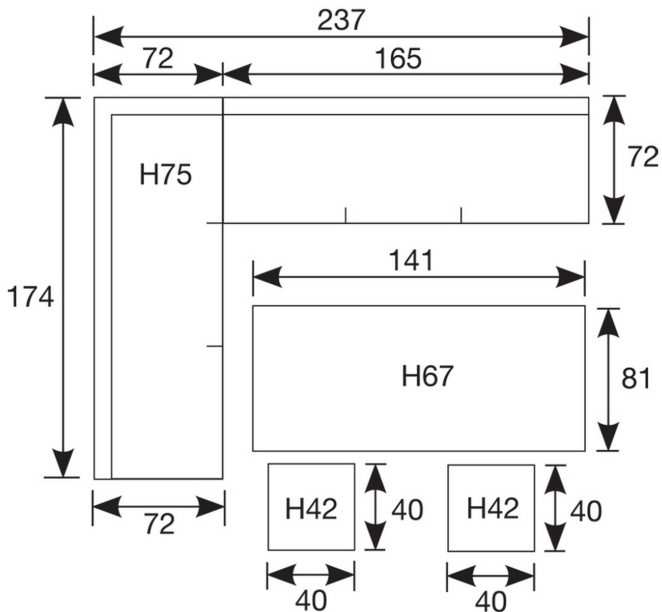

Coral lounge dining set

Armrest: W5cm; Seat cushion: 6cm; Seat: H47cm