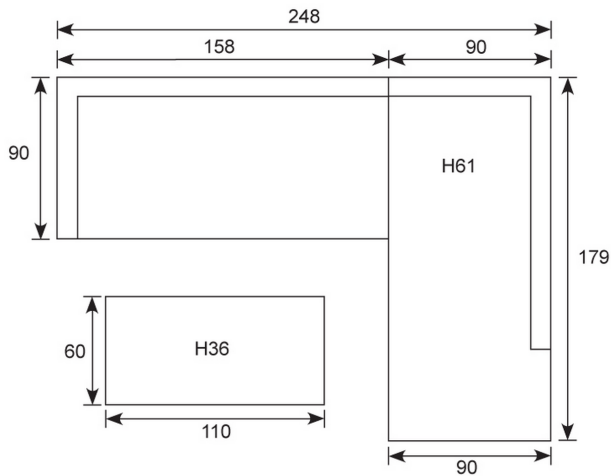

Esmee lounge set - left

Armrest: W8cm; Seat cushion: 12cm; Seat: H40cm