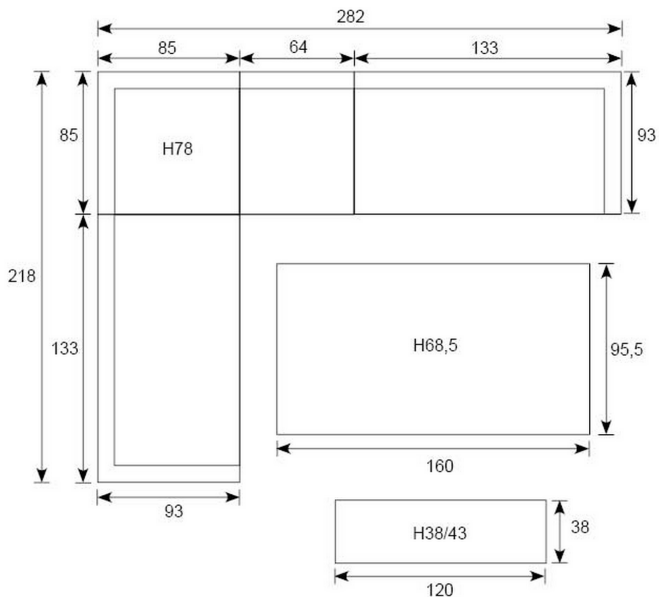

Bahama L/D corner set

Armrest: W5cm; Seat cushion: 11cm; Seat: H43cm