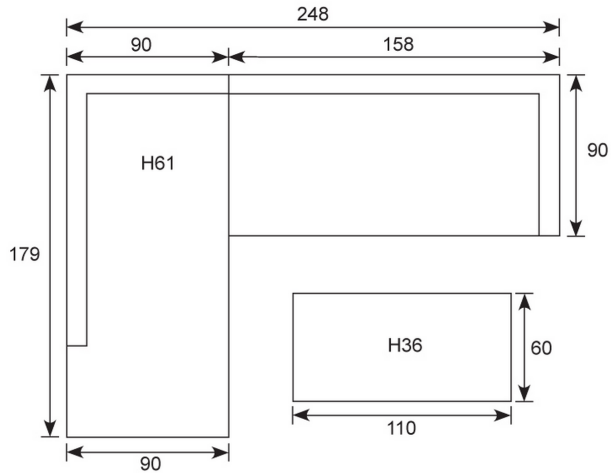

Esmee lounge set - right

Armrest: W8cm; Seat cushion: 12cm; Seat: H40cm