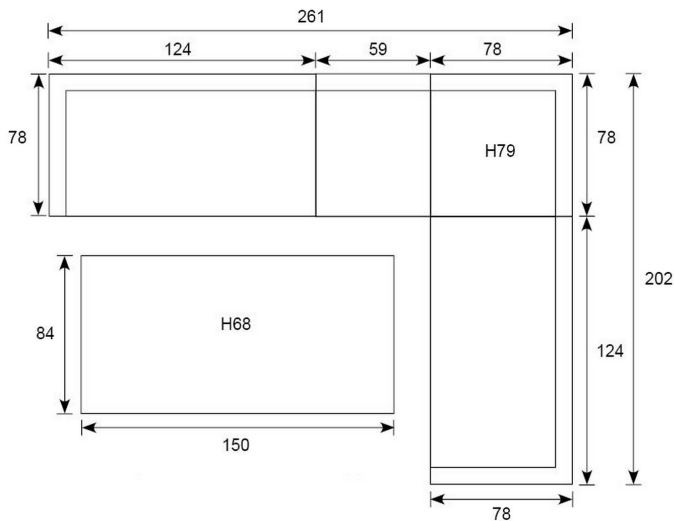

## Sardinia L/D corner set

Armrest: W4cm; Seat cushion: 12cm; Seat: H46cm