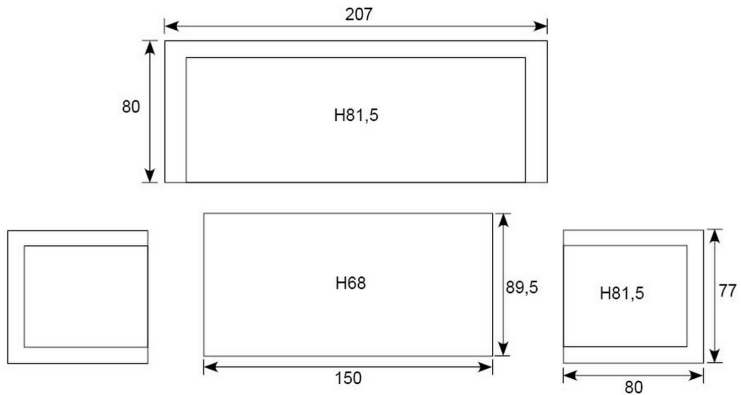

## Elati L/D sofa set

Armrest: W6cm; Seat cushion: 10cm; Seat: H41cm