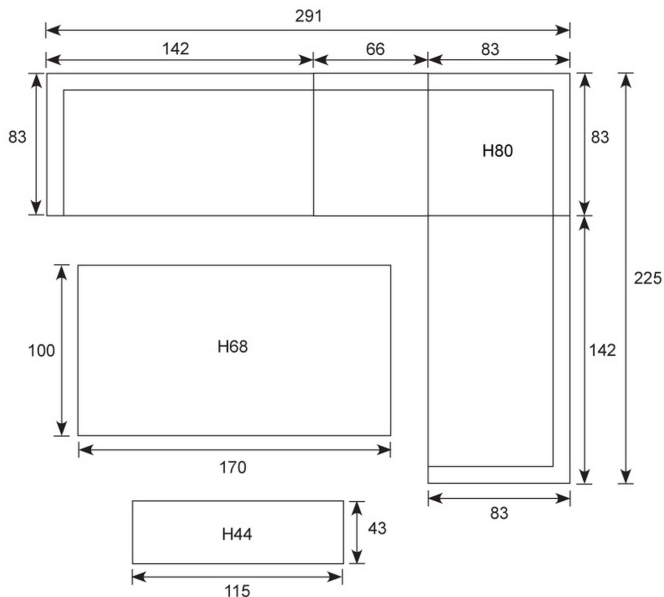

Rondo lounge dining set

Armrest: W10cm; Seat cushion: 13cm; Seat: H42cm