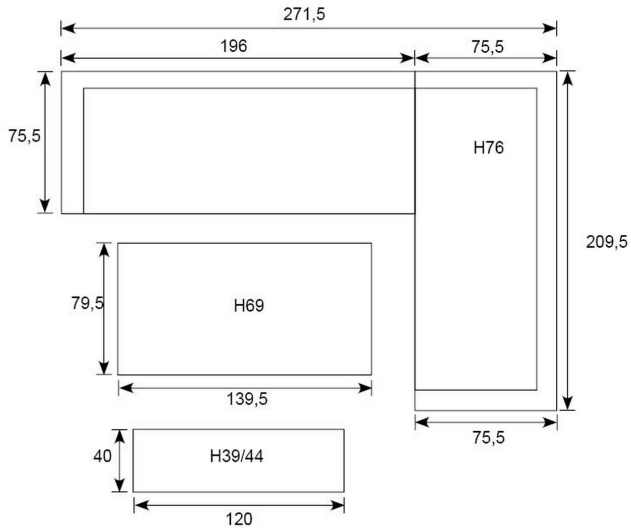

Corsica L/D set right

Armrest: W4cm; Seat cushion: 8cm; Seat: H42,5cm