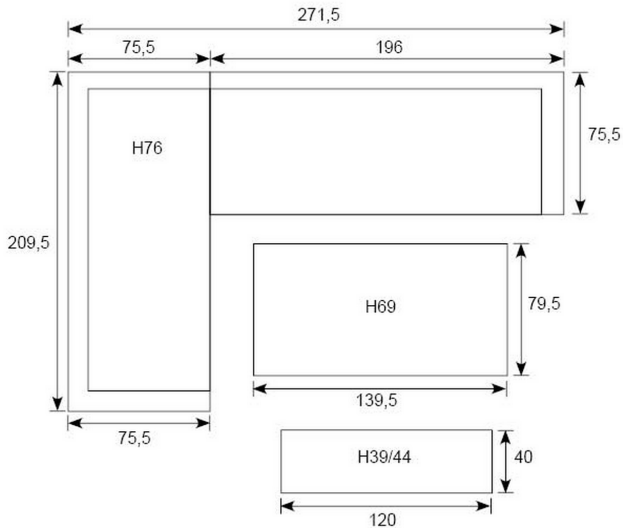

Corsica L/D set left

Armrest: W4cm; Seat cushion: 8cm; Seat: H42,5cm