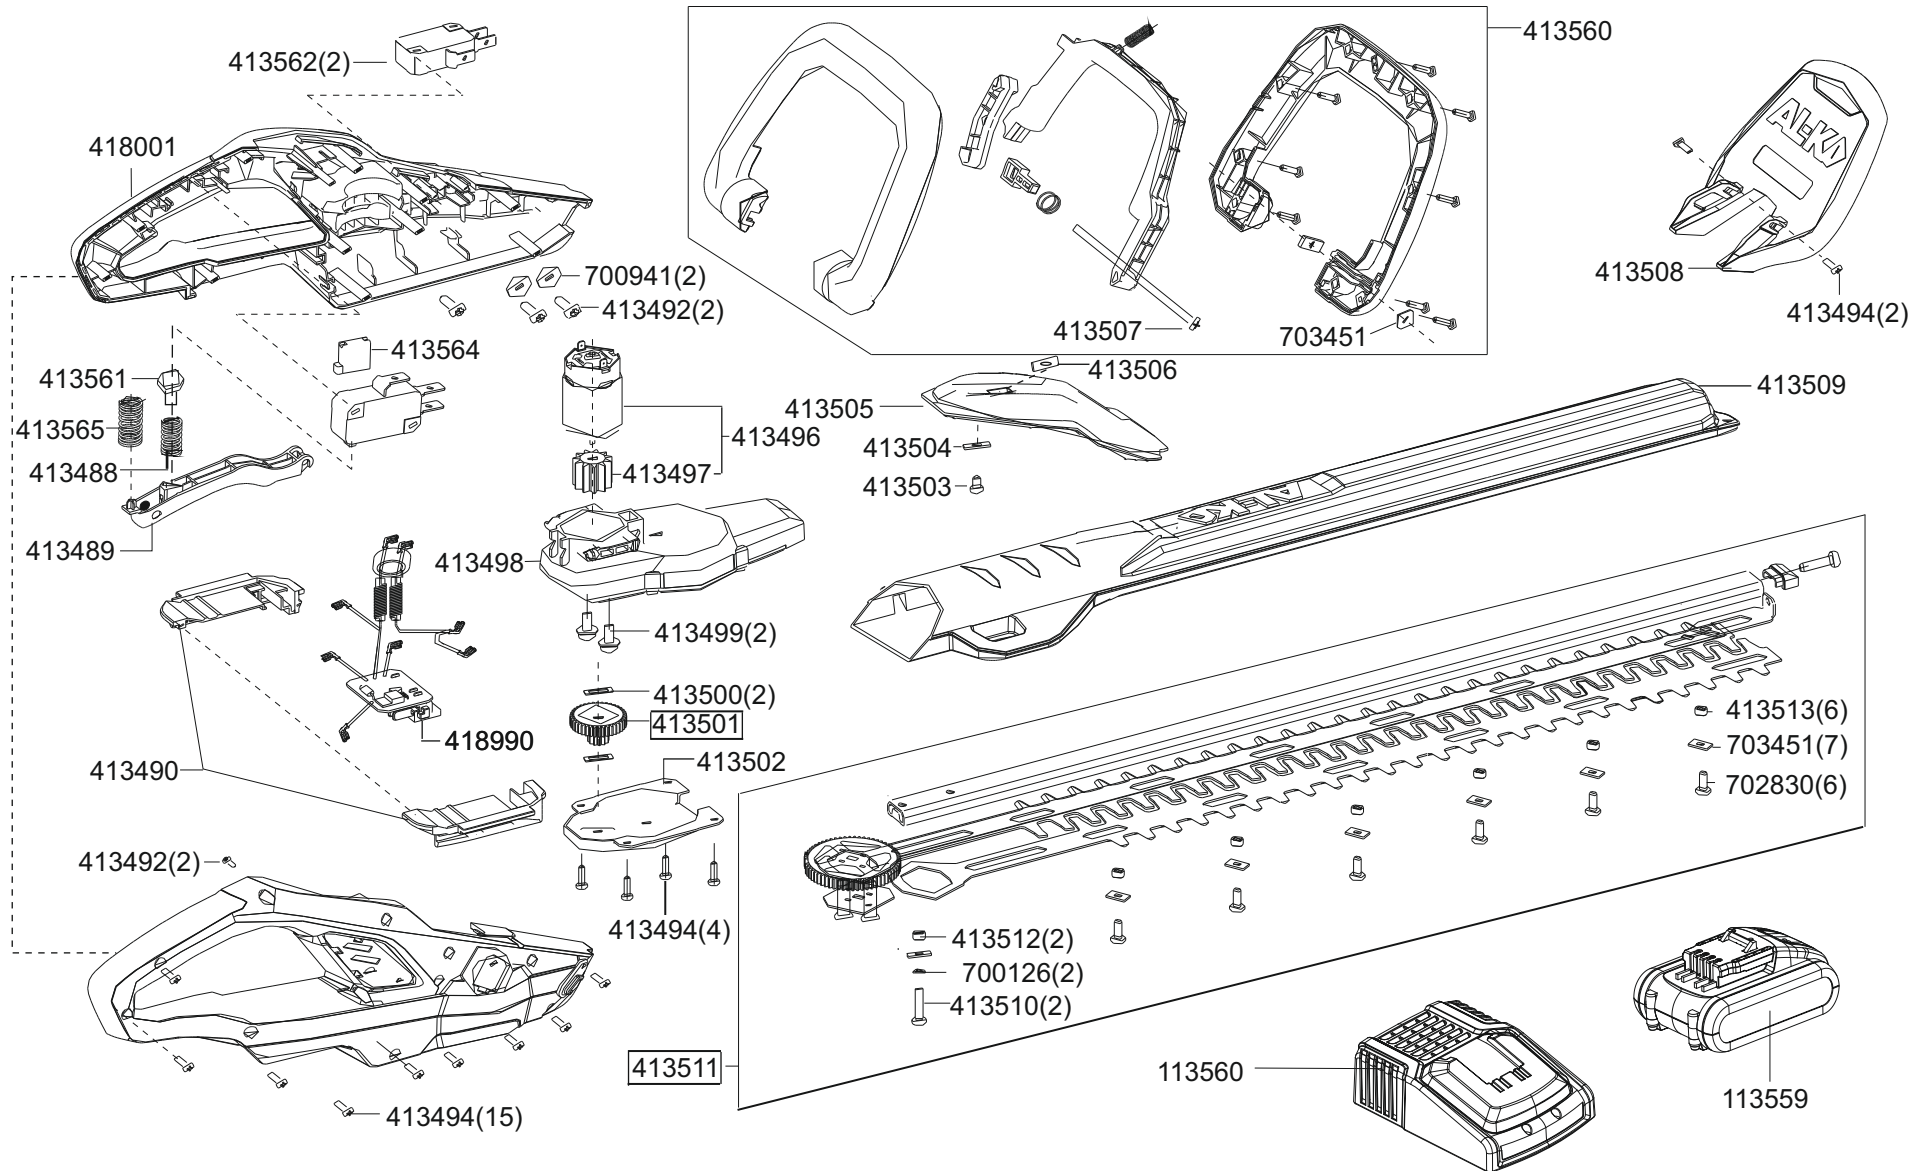

AKKU-HECKENSCHERE HT 2050 (SET)

Art.-Nr. 113634

a	b	c	d	e	f
---	---	---	---	---	---