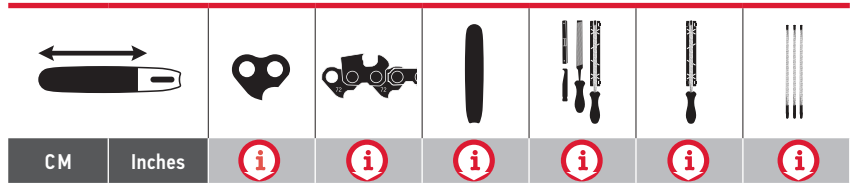

BOSCH

⚙️ Akkusäge 30Li	30	12	45	A45	—	A1	A2	A5
⚙️ AKE30/17S, AKE30/18S, AKE35, AKE35S, AKE35/17S, AKE35/18S, AKE35/19, AKE35/19S, AKE40, AKE40S, AKE40/17S, AKE40/19S, AKE3000, AKE3500E, AKE4000	30	12	45	A45	—	A1	A2	A5
	35	14	52	A52	—	A1	A2	A5
	40	16	57	A57	—	A1	A2	A5
1586.7, 1586.8, AKE30B, AKE35B, AKE40B, BKE30, GKE35B, GKE35BC, GKE40BC, PKE25, PKE30B, PKE35B, PKE40B, PKE40, AKE30/19Pro, AKE35/19Pro, AKE40/19Pro, from 2006: AKE3000, AKE3500, AKE4000, AKE Edition, GKE35BCE, GKE40BCE	30	12	45	B45	BA12	B1	B2	B5
	35	14	52	B52	BA14	B1	B2	B5
	40	16	57	B57	BA16	B1	B2	B5
AKE45S	45	18	62	B62	—	B1	B2	B5

BUDGET

BKS 1600	35	14	52	B52	—	B1	B2	B5
BKS 401	40	16	57	B57	—	B1	B2	B5
BKS 402	40	16	56	B56	—	B1	B2	B5

BULLCRAFT

KSE30, KS300, KS1300B, BES1300B, KS40S, KS400S, KSE1300B	30	12	44	B44	BH12	B1	B2	B5
	35	14	49	B49	BH14	B1	B2	B5
	40	16	55	B55	BH16	B1	B2	B5

CARREFOUR

9097-31C005	35	14	52	B52	—	B1	B2	B5

CASTOR

⚙️ P-34, P-34S, CP-34S, TR-350	30	12	44	A44	—	A1	A2	A5
330, 380, 423, 438, CP34-S, CX35, CX40, CX45, P34, P-34S	35	14	50	B50	—	B1	B2	B5
	40	16	56	B56	—	B1	B2	B5
	30	12	45	B45	BA12	B1	B2	B5
Electric, E120, E130, E150, KS1400B, KS1500B	35	14	52	B52	BA14	B1	B2	B5
	40	16	57	B57	BA16	B1	B2	B5

CASTOR . / ..

Elettra 160, Elettra 170	30	12	44	B44	BD12	B1	B2	B5
	35	14	50	B50	BD14	B1	B2	B5
	40	16	56	B56	BD16	B1	B2	B5
C-40, C-40E, CP-41, CP-45, C-40, C-40E, CP-41, CP-45	40	16	65	—	—	D1	D2	D5
	45	18	72	E72	—	D1	D2	D5
CP-700, CP-800	45	18	68	L68	LJ18	K1	K2	K5
	50	20	72	L72	LJ20	K1	K2	K5
Happy Garden CX 35N, Happy Garden CX 40N	40	16	56	B56	—	B1	B2	B5
Happy Garden CX 45N	45	18	60	B60	—	B1	B2	B5
Happy CX 40	40	16	56	B56	—	B1	B2	B5
	45	18	60	B60	—	B1	B2	B5
CP-360	35	14	50	B50	—	B1	B2	B5
CP-390	40	16	56	B56	—	B1	B2	B5
CP-450	40	16	56	F56	—	D1	D2	D5
	45	18	72	F72	—	D1	D2	D5
CP-500	45	18	72	F72	—	D1	D2	D5
Hi-tech1.8, CP-371	35	14	50	B50	—	B1	B2	B5
Hi-tech2.0Q	40	16	56	B56	—	B1	B2	B5
TR270	25	10	40	B40	—	B1	B2	B5
⚙️ CP-411	40	16	64	D64	—	D1	D2	D5
⚙️ CP-440	40	16	66	D66	—	D1	D2	D5
CP-460, CP-510	45	18	72	F72	—	D1	D2	D5
⚙️ CP-480	45	18	72	D72	—	D1	D2	D5
CP-600	50	20	68	L68	—	K1	K2	K5

CASTORAMA

48cc 548067	35	14	53	B53	BA14	B1	B2	B5
Cast TPE 40	40	16	56	B56	—	B1	B2	B5

CHAMPION®

138/242/335-16	40	16	56	B56	—	B1	B2	B5