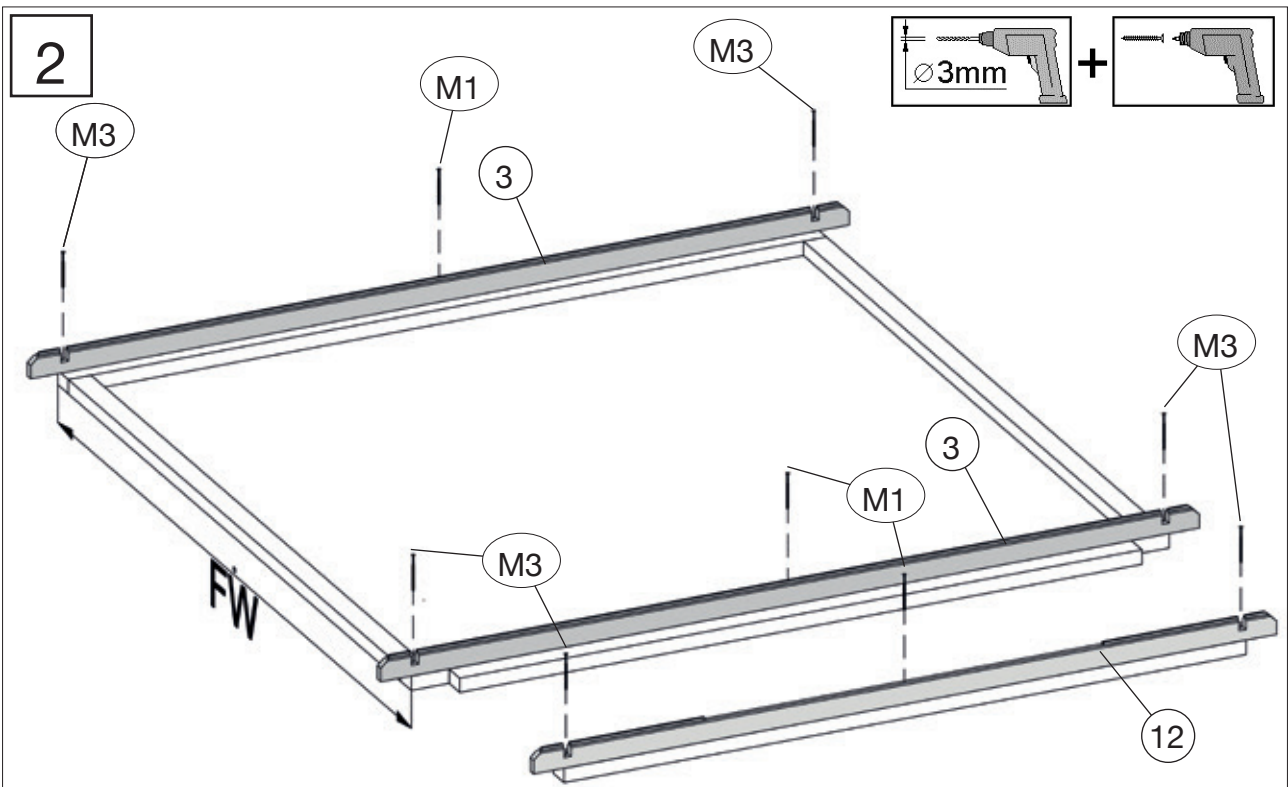

M125.019 Montagematerial			Anzahl (Stück)
Pos	Bild	Abmessung (mm)	125.2020.10.4X
(M14)	K031.3030.0001 	30/30/30	2
(M15)		-	12
(M16)	K067.0250.0001 	-	8
(M17)		-	4

1

	M1	5,0 x 100
	M3	4,0 x 60

2

3

	M3 4,0 x 60
---	-------------