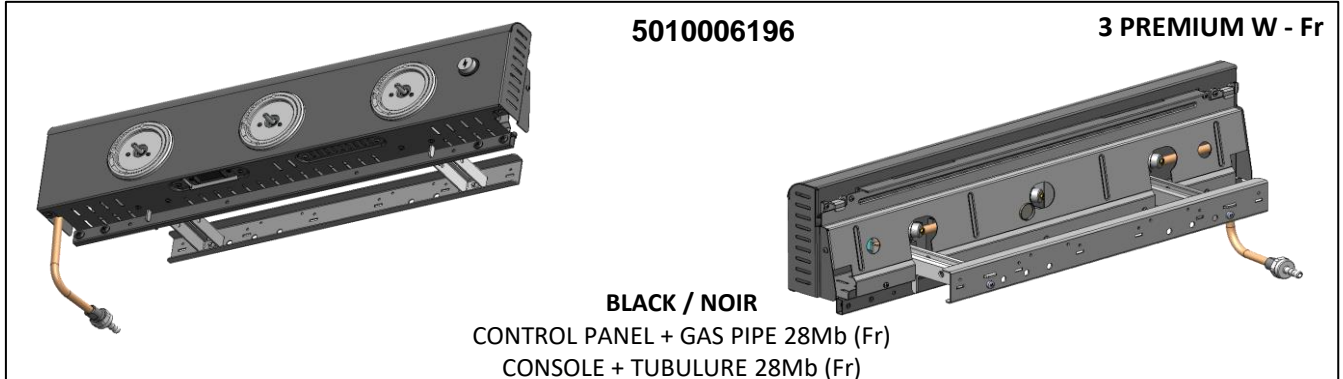

**BARBECUES :
3 SERIES PREMIUM -
PREMIUM S - PREMIUM W**

3 SERIES PREMIUM

3 SERIES PREMIUM S

3 SERIES PREMIUM W

**BARBECUES :
3 SERIES PREMIUM -
PREMIUM S - PREMIUM W**

**BARBECUES :
3 SERIES PREMIUM -
PREMIUM S - PREMIUM W**

5010006196 - 5010006199 - 5010006203

6010006212 - 5010006213 - 5010006219

CONTROL PANELS + GAS PIPE / CONSOLE + TUBULURE GAZ

**BARBECUES :
3 SERIES PREMIUM -
PREMIUM S - PREMIUM W**

5010006213 **3 PREMIUM S - De**

BLACK / NOIR
CONTROL PANEL + STOVE GAS PIPE 50Mb (De)
CONSOLE + TUBULURE RECHAUD LATERAL 50Mb (De)

5010006219 **3 PREMIUM - Ch**

DARK GREY / GRIS FONCE
CONTROL PANEL + GAS PIPE 28Mb (Ch)
CONSOLE + TUBULURE 28Mb (Ch)

5010006056
5 ELECTRODES + 2 HOUSINGS + 2 SCREWS
5 ELECTRODES + 2 SUPPORTS + 2 VIS

x 2
+ 2 Screws / Vis

Flat connector
Connecteur plat

L = 400 mm **2**
L = 600 mm **1**

L = 750 mm
L = 750 mm

Round connector
Connecteur rond