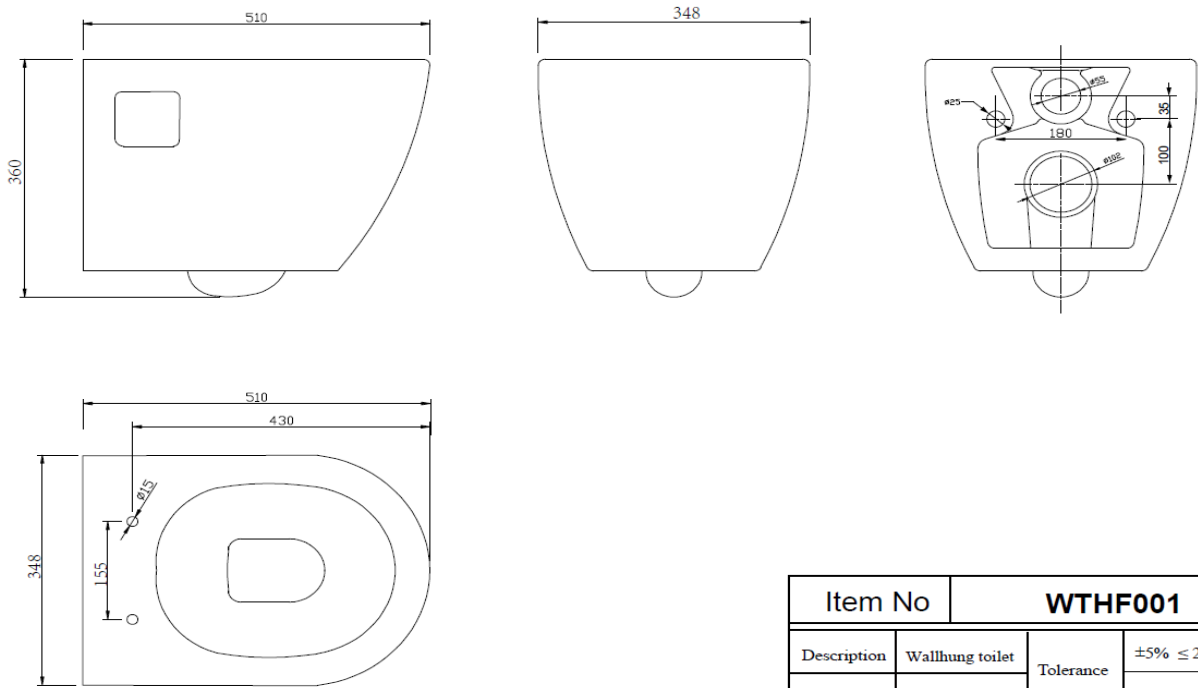

Article Passport

FOREMOST™

General Information

Date:	19.06.2020
Description:	Rimless wallhung toilet D-shape
Factory:	
Item Number:	TA526S025
Modell:	WTHF001
Exclusivity:	No
Customer item:	Toom Lissabon #5100654
Customes tariff:	39222200000

Product Information

Product Dimension:	510x348x360 mm (without seat)
Material:	Ceramic/PP
Net weight:	21,0 kg
Gross weigth	23,5 kg
Sales packaging	535x385x480 mm
Component parts:	Thermoplast toilet seat S025
Features:	Seat with softclose, quick release and top mounting
Tests:	EN997, EN33

Product Pictures

Tec. Drawing

Item No	WTHF001		
Description	Wallhung toilet	Tolerance	±5% ≤ 200mm
Material	Vitreous China		±3% > 200mm
Dimensions	mm	FOREMOST	
Date	2018-7-18		