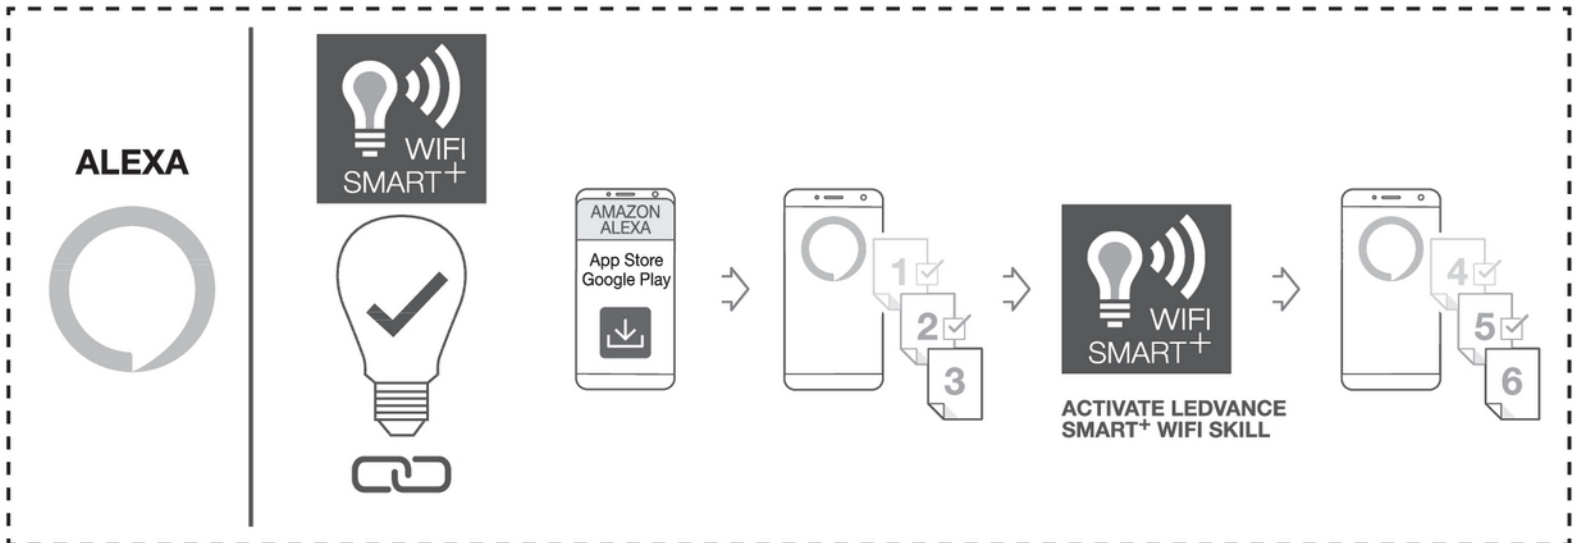

OPTIONAL

TROUBLESHOOTING

DECREASE DISTANCE

RESET

1. ON (3s) → OFF (5x) → ON (3s)

2. ON

<https://www.ledvance.com/consumer/smart/faq/>