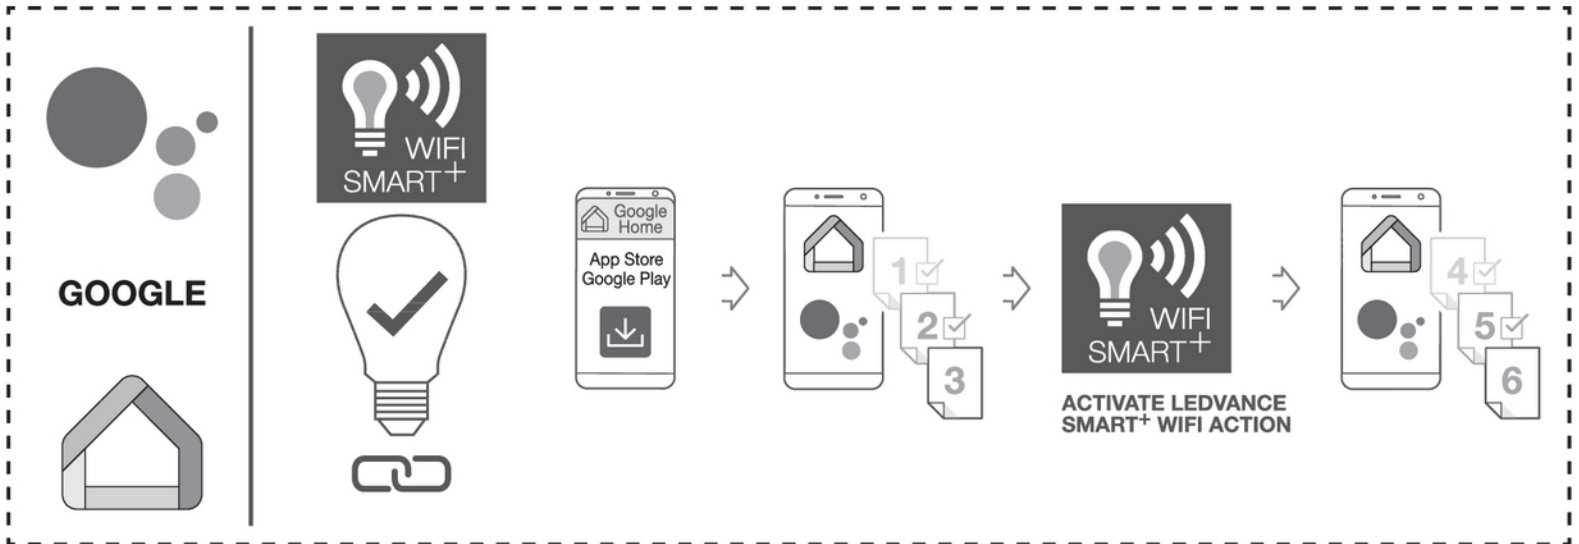

OPTIONAL

TROUBLESHOOTING

DECREASE DISTANCE

RESET

1. ON (3s) → OFF (5x) → ON (3s)

2. ON

<https://www.ledvance.com/consumer/smart/faq/>