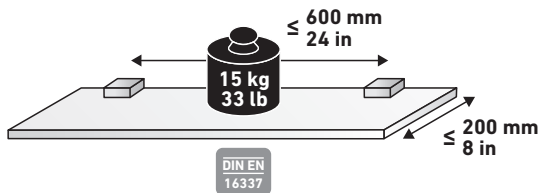

# DOLLE

5-20 mm  
0.2-0.8 in

**TOX**  
GERMANY

**PZ 2**  $\varnothing 4,5 \times 45$  mm  
   
#10x1.8 in

$\varnothing 6 \times 36$  mm  
  
#8-10x1.4 in

$\varnothing 6$  mm  
  
15/64 in