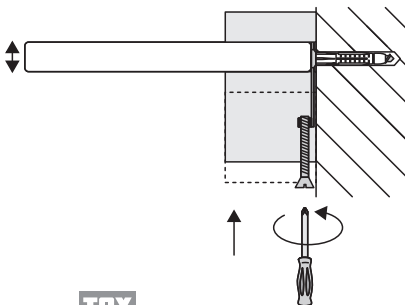

# DOLLE

5-20 mm  
0.2-0.8 in

**TOX**  
GERMANY

**PZ 2**  $\varnothing 4,5 \times 45$  mm  
   
#10x1.8 in

$\varnothing 6 \times 36$  mm  
  
#8-10x1.4 in

$\varnothing 6$  mm  
  
15/64 in